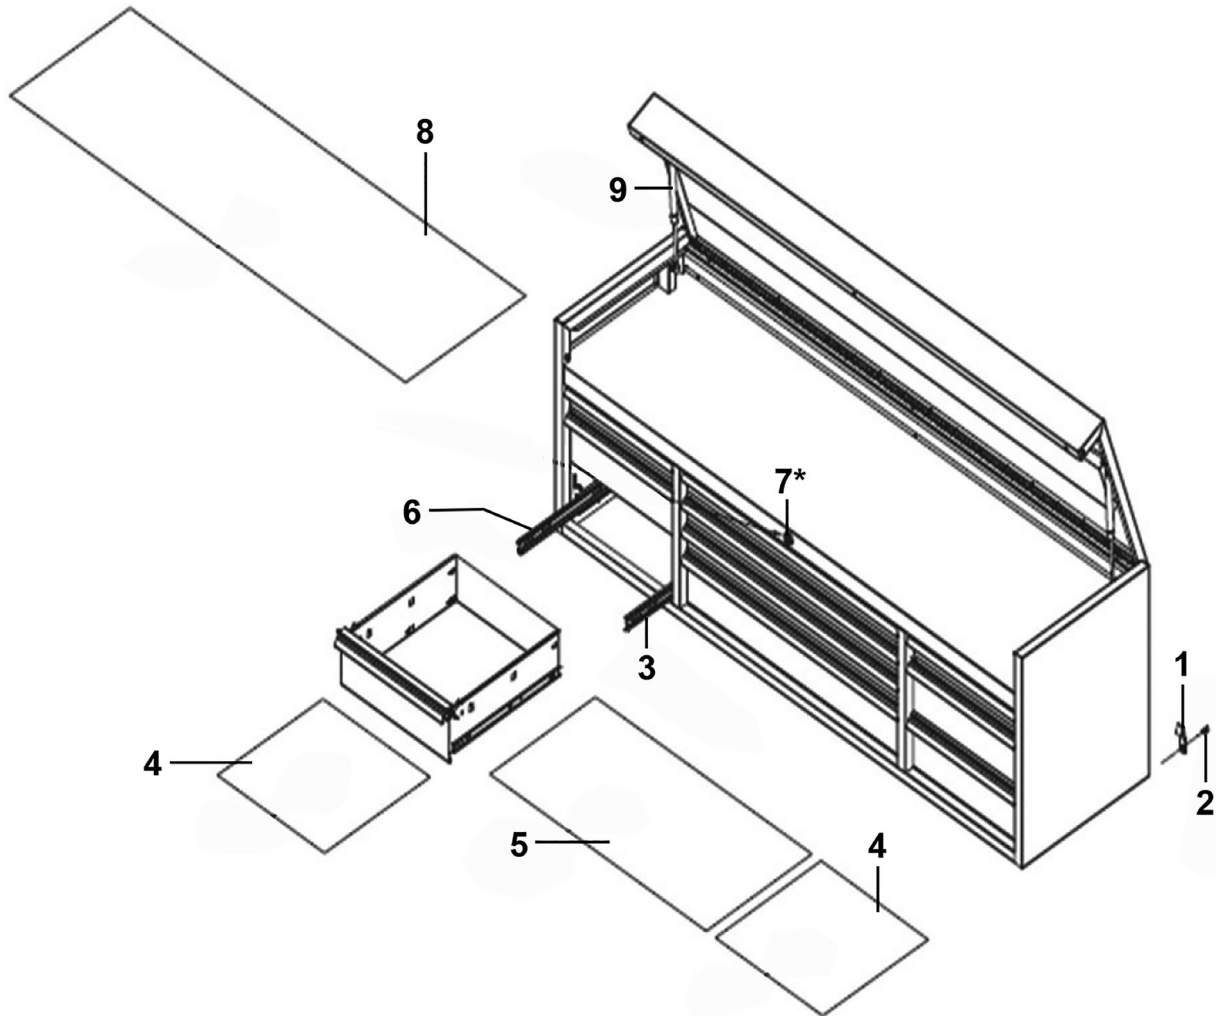

Parts Information:
Premier™ Heavy-Duty Extra-Wide Topchest
10 Drawer 1830mm - Black
Model No: PTB181510

Item	Part No.	Description
1	AP28104.10	Connector
2	SS612.S	Hex Head Set Screw M6 x 12mm Zinc
3	PTB-300169	Bearing Slide, Right
4	PTB-550094	Drawer Liner 435 x 395mm
5	PTB-550095	Drawer Liner 815 x 435mm
6	PTB-300168	Bearing Slide, Left
7*	PTB-304007	Lock and Key (Number 1201) - See Below for Other Options
8	PTB-551473	Top Liner 1746 x 462mm
9	PTB-303154	Gas Strut 360mm, 25kg (c/w Ball Joint)
--	PTB-109011	Drawer 848 x 440 x 72mm, Black (c/w Handle & Ball Bearing Slides)(Not Shown)
--	PTB-109012	Drawer 848 x 440 x 147mm, Black (c/w Handle & Ball Bearing Slides)(Not Shown)
--	PTB-109013	Drawer 422 x 440 x 72mm, Black (c/w Handle & Ball Bearing Slides)(Not Shown)

Item	Part No.	Description
--	PTB-109014	Drawer 422 x 440 x 147mm, Black (c/w Handle & Ball Bearing Slides)(Not Shown)
--	PTB-310157	Sealey Zinc Badge (Not Shown)
--	PTB-310158	Premier Zinc Badge (Not Shown)
		Part No. 7 - Other Options Available
*	PTB-304007A	Lock and Key (Number 1202)
*	PTB-304007B	Lock and Key (Number 1203)
*	PTB-304007C	Lock and Key (number 1204)
*	PTB-304007-K1201	Spare Key (Key Number: 1201)
*	PTB-304007-K1202	Spare Key (Key Number: 1202)
*	PTB-304007-K1203	Spare Key (Key Number: 1203)
*	PTB-304007-K1204	Spare Key (Key Number: 1204)